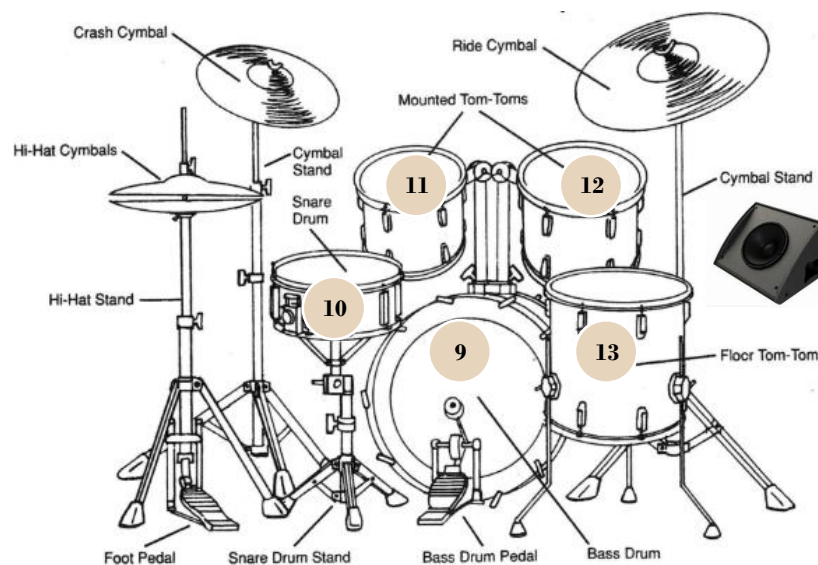

MARS LANDING

1	Wired Backing Vocal 1	XLR In
2	Wireless Led Vocal 1	XLR In
3	Wireless Led Vocal 2	XLR In
4	Wired Backing Vocal 2	XLR In
5	Bass Cabinet	XLR In
6	Guitar Cabinet 1	XLR In
7	Tracked Songs Mixer	XLR In
8	Guitar Cabinet 2	XLR In
9	Bass Drum	XLR In

10	Snare Drum (If Required)	XLR In
11	Tom 1 (If Required)	XLR In
12	Tom 2 (If Required)	XLR In
13	Tom 3 (If Required)	XLR In
14	Floor Monitor 1	Output
15	In Ear Monitor	Output
16	Floor Monitor 2	Output
17	Floor Monitor 3	Output
18	Floor Monitor 4	Output